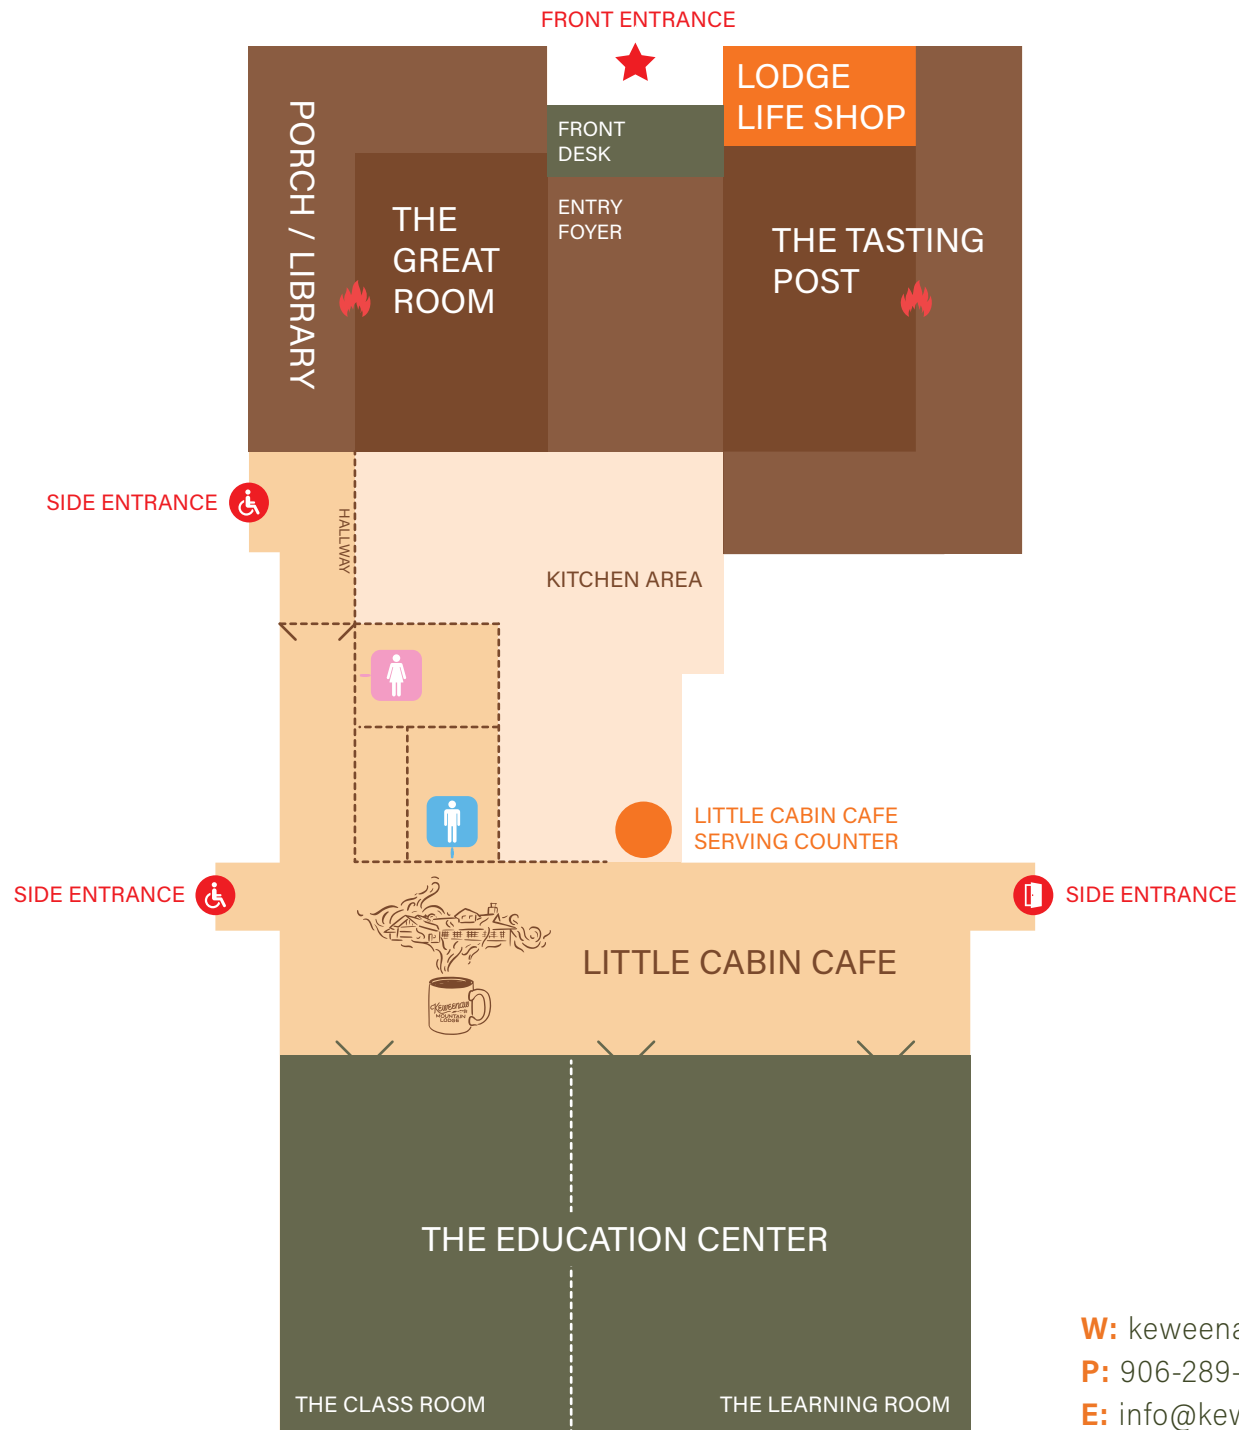

W: keweenawmountainlodge.com

P: 906-289-4403

E: info@keweenawresort.com