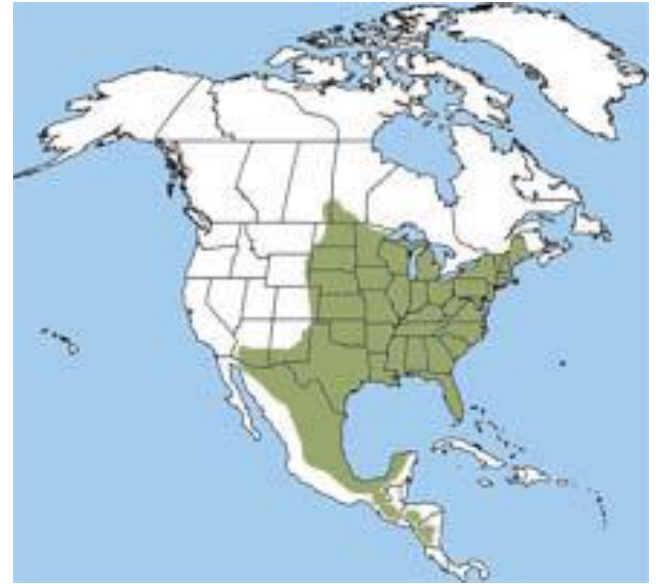

The Snowshoe Hare

A Wild Life at the Keweenaw Mountain Lodge

February 15, 2025
James (JD) DeMerse

What's in a name?

Snowshoe Hare

- **Fur color**
- **Body Size**
- **Foot Size**
- **Born**

Cottontail Rabbit

Where do they live?

Snowshoe hare

Cottontail rabbit

Snowshoe Hare Range in Michigan

Habitat of the snowshoe hare

Thick, swampy, coniferous forests with snow in the winter

Adaptations to deal with long, cold, snowy winter

What does a snowshoe hare do all day (and night)?

What do they eat

Summer

Winter

What eats them

Keystone Species

Adaptations to predation

The Snowshoe Hare