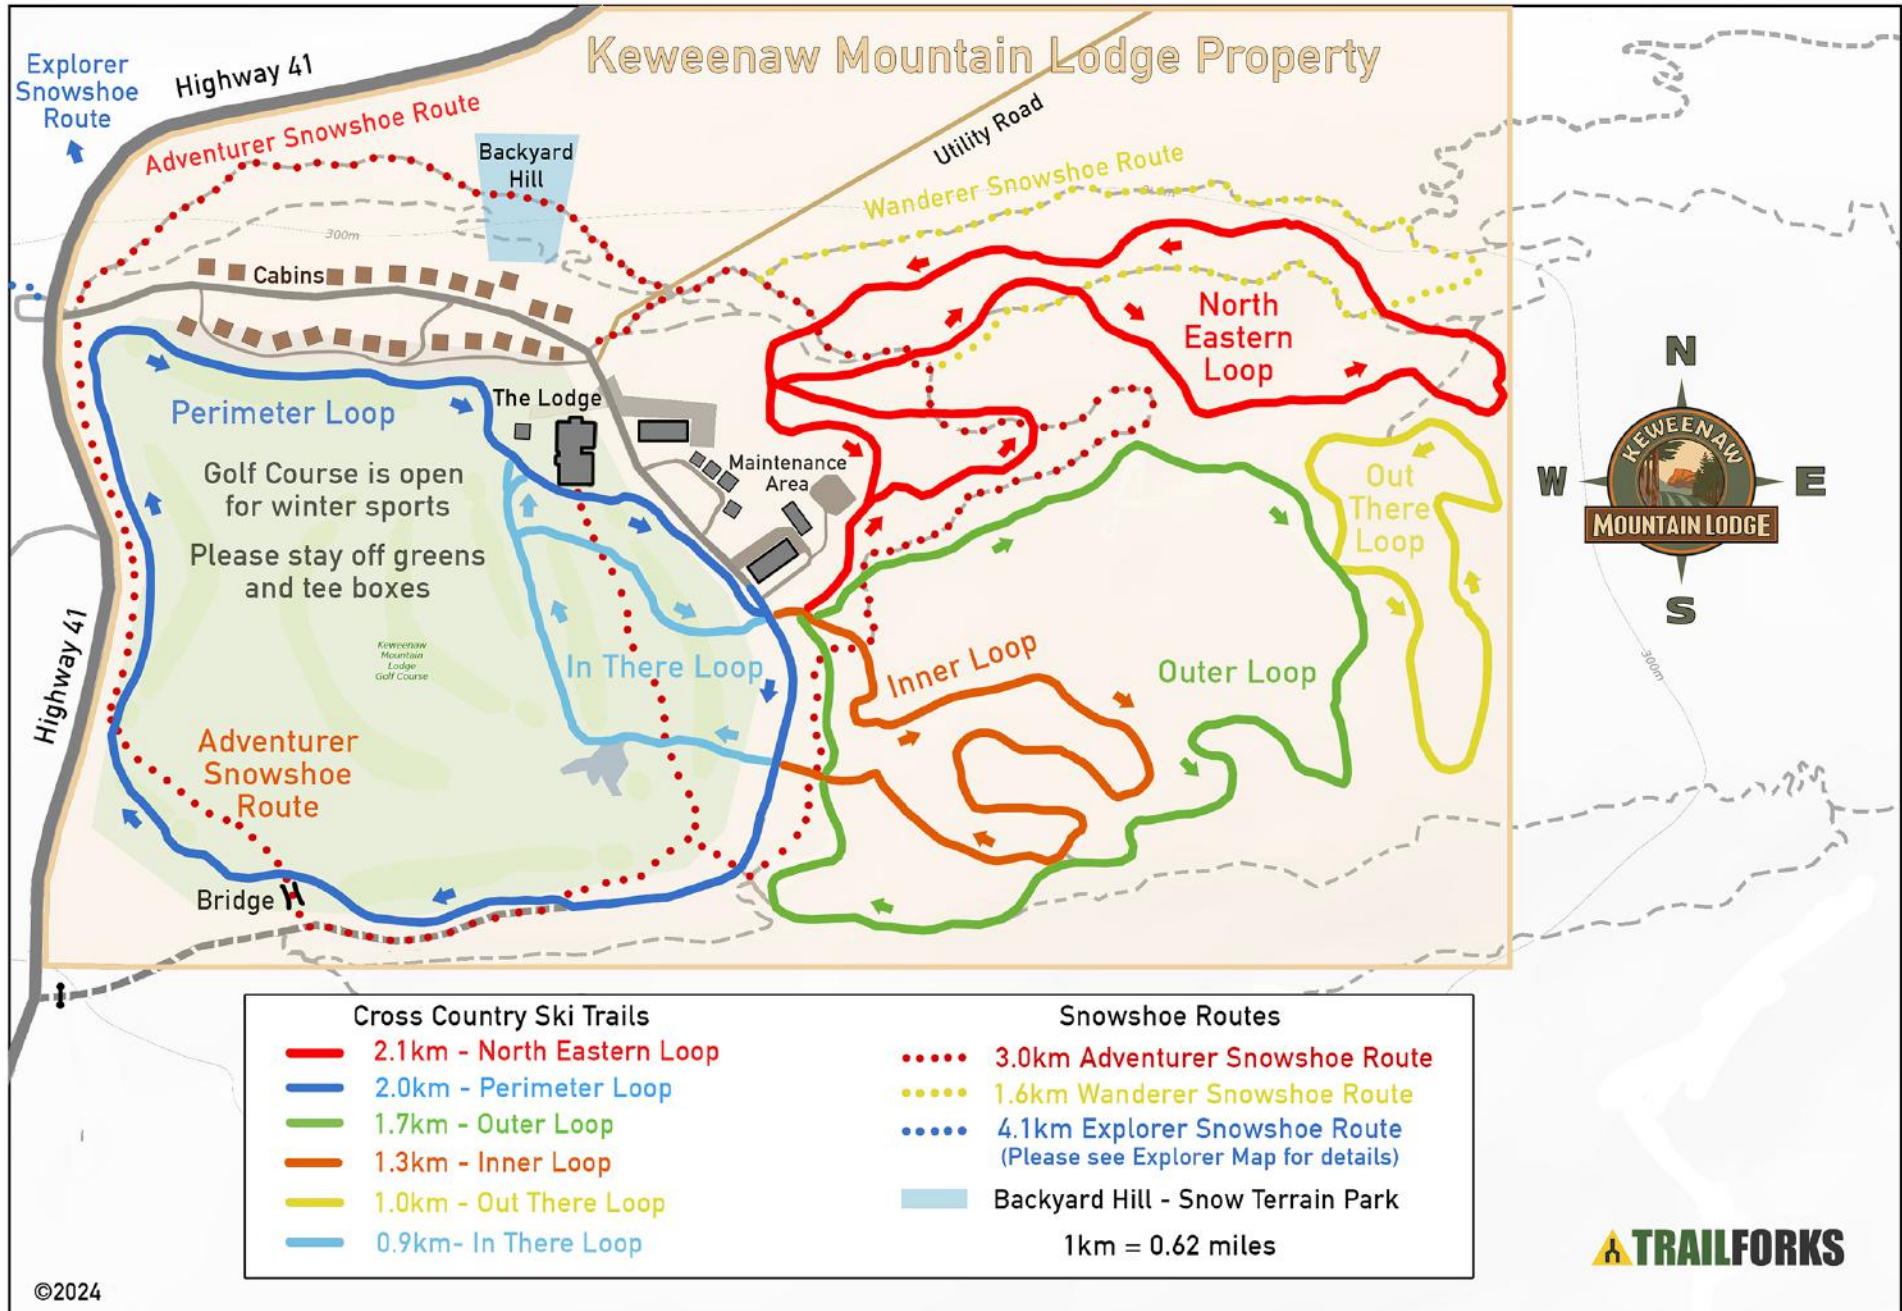

Keweenaw Mountain Lodge Winter Trails Map

Map developed by the KML Team using Trailforks data