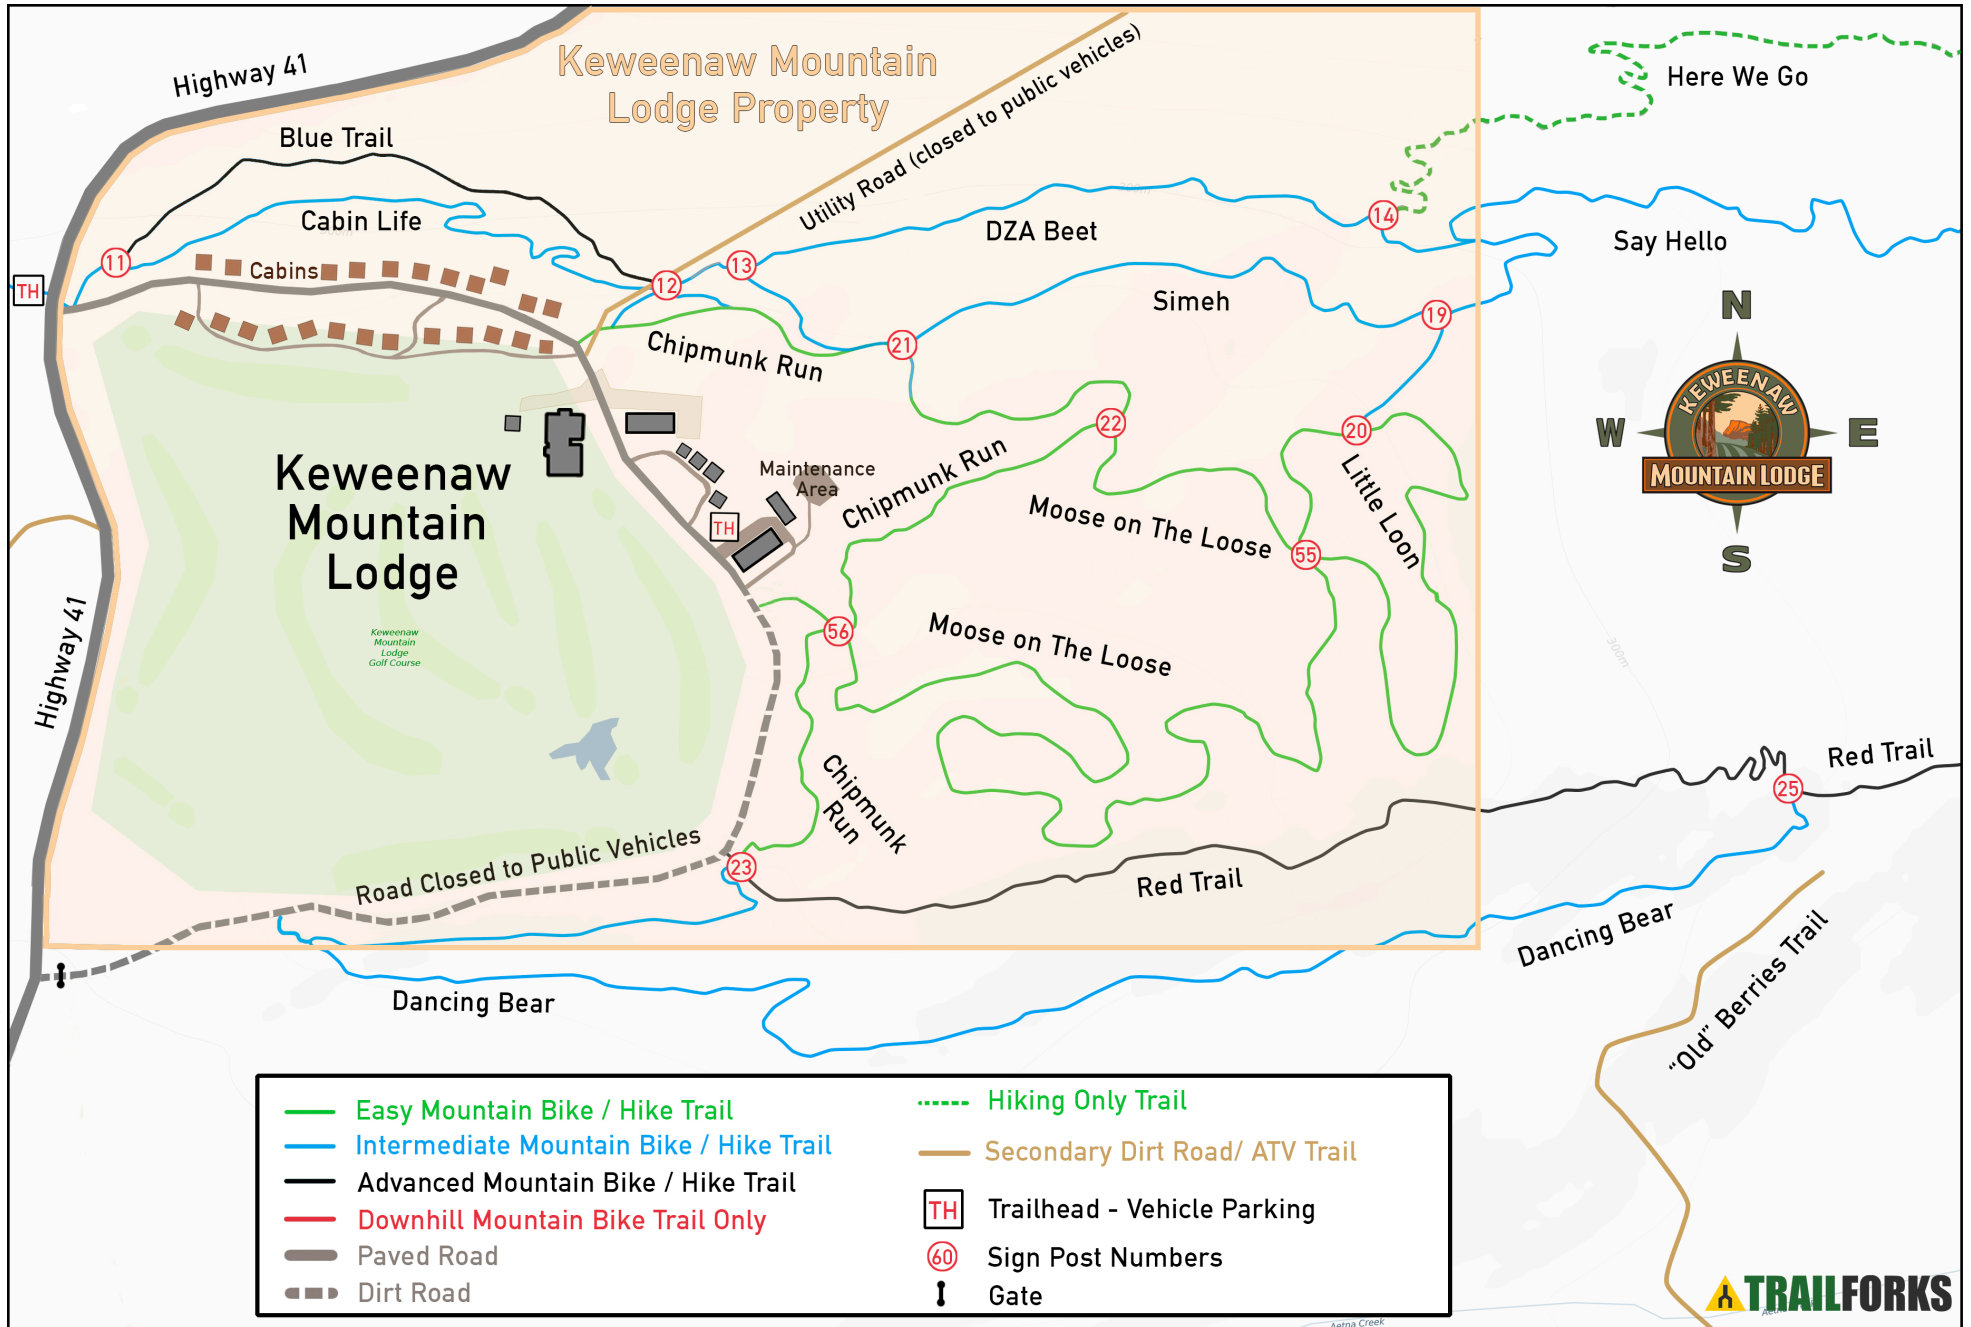

Keweenaw Mountain Lodge Trails

Map developed by the KML Team using Trailforks data