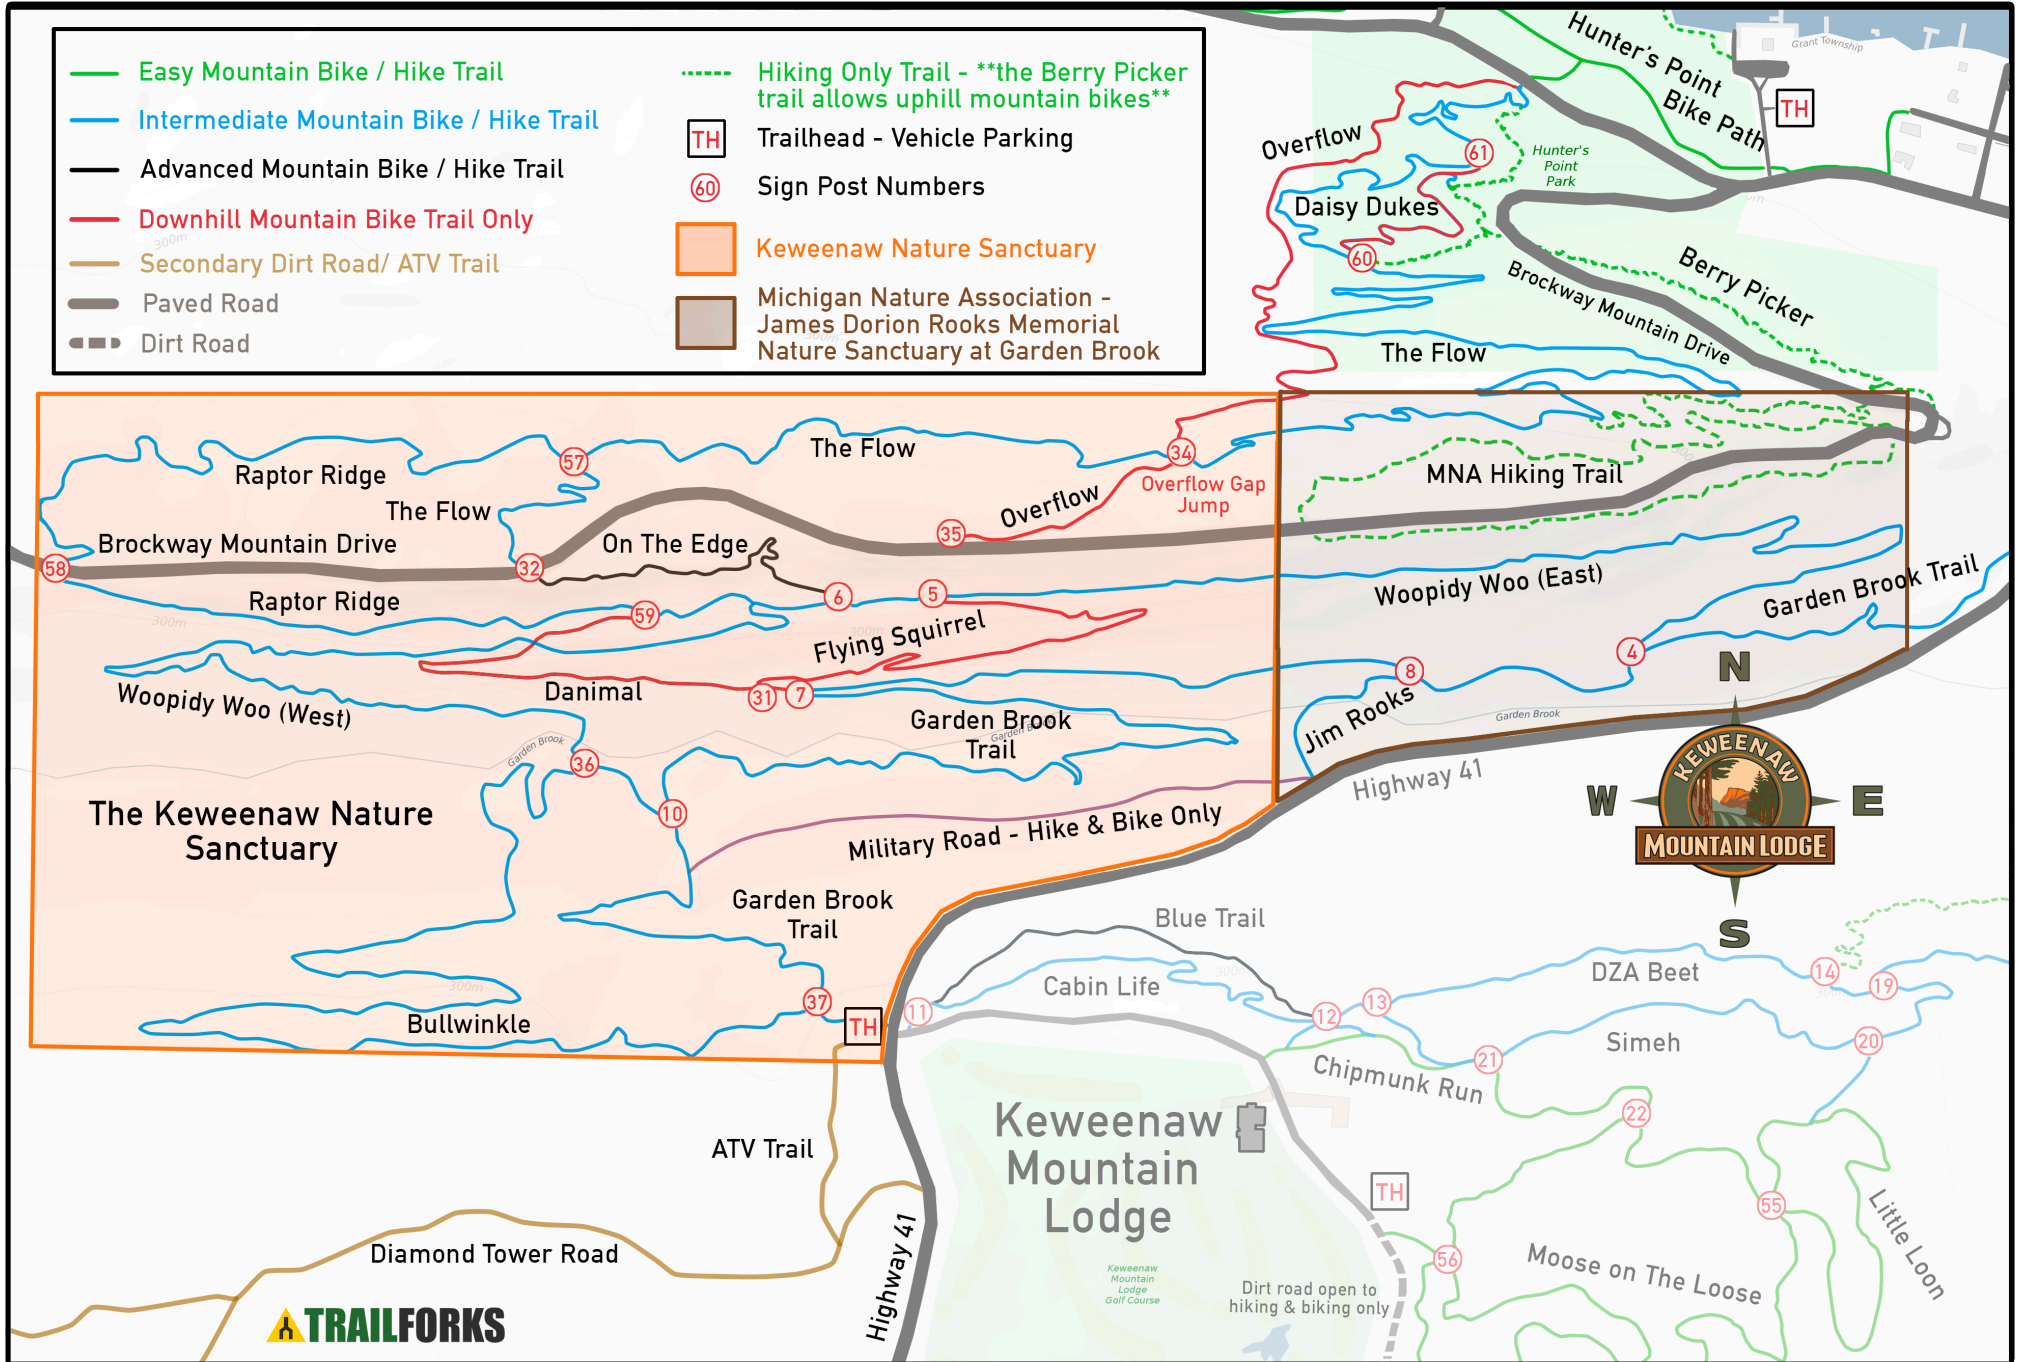

# The Lodge Trail Map - West

Map developed by the KML Team using Trailforks data