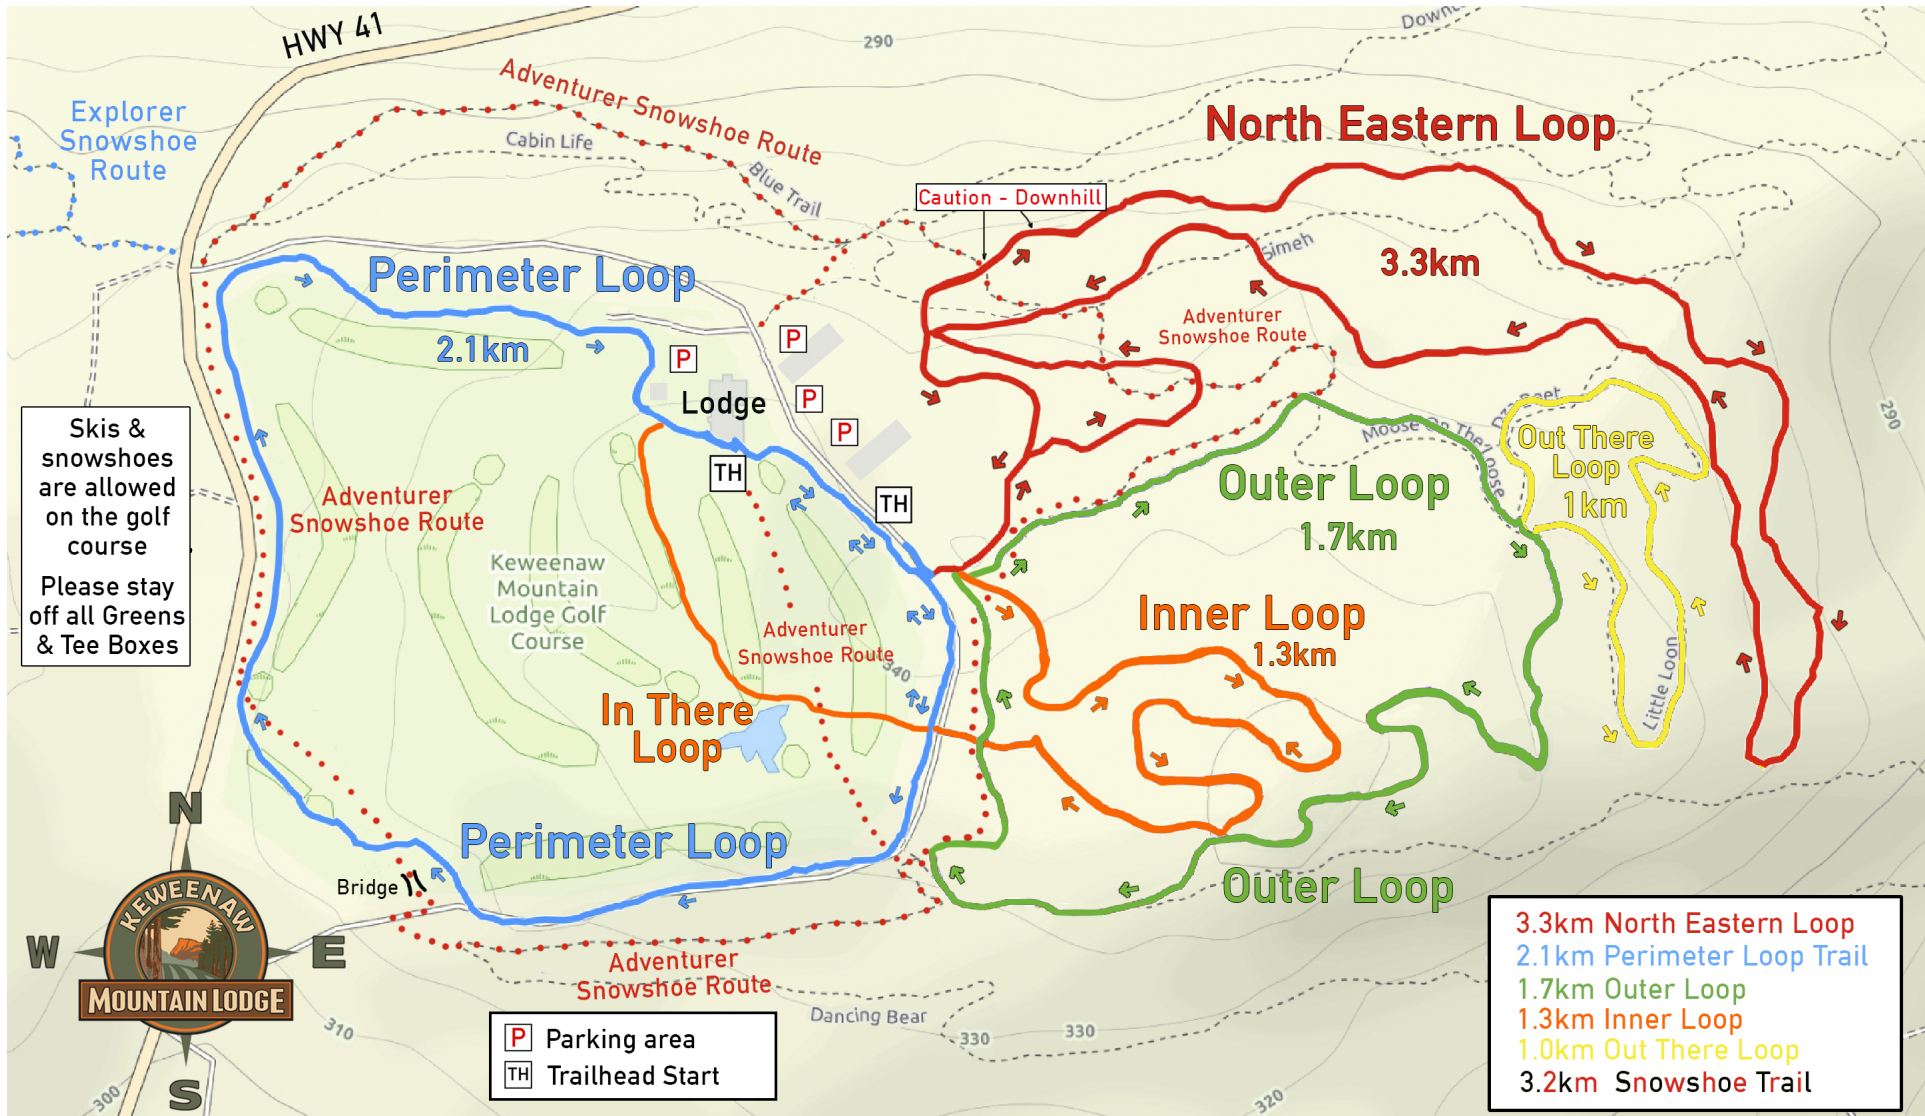

Keweenaw Mountain Lodge Winter Trail Map

Skis & snowshoes are allowed on the golf course
Please stay off all Greens & Tee Boxes

P Parking area
TH Trailhead Start

3.3km North Eastern Loop
2.1km Perimeter Loop Trail
1.7km Outer Loop
1.3km Inner Loop
1.0km Out There Loop
3.2km Snowshoe Trail