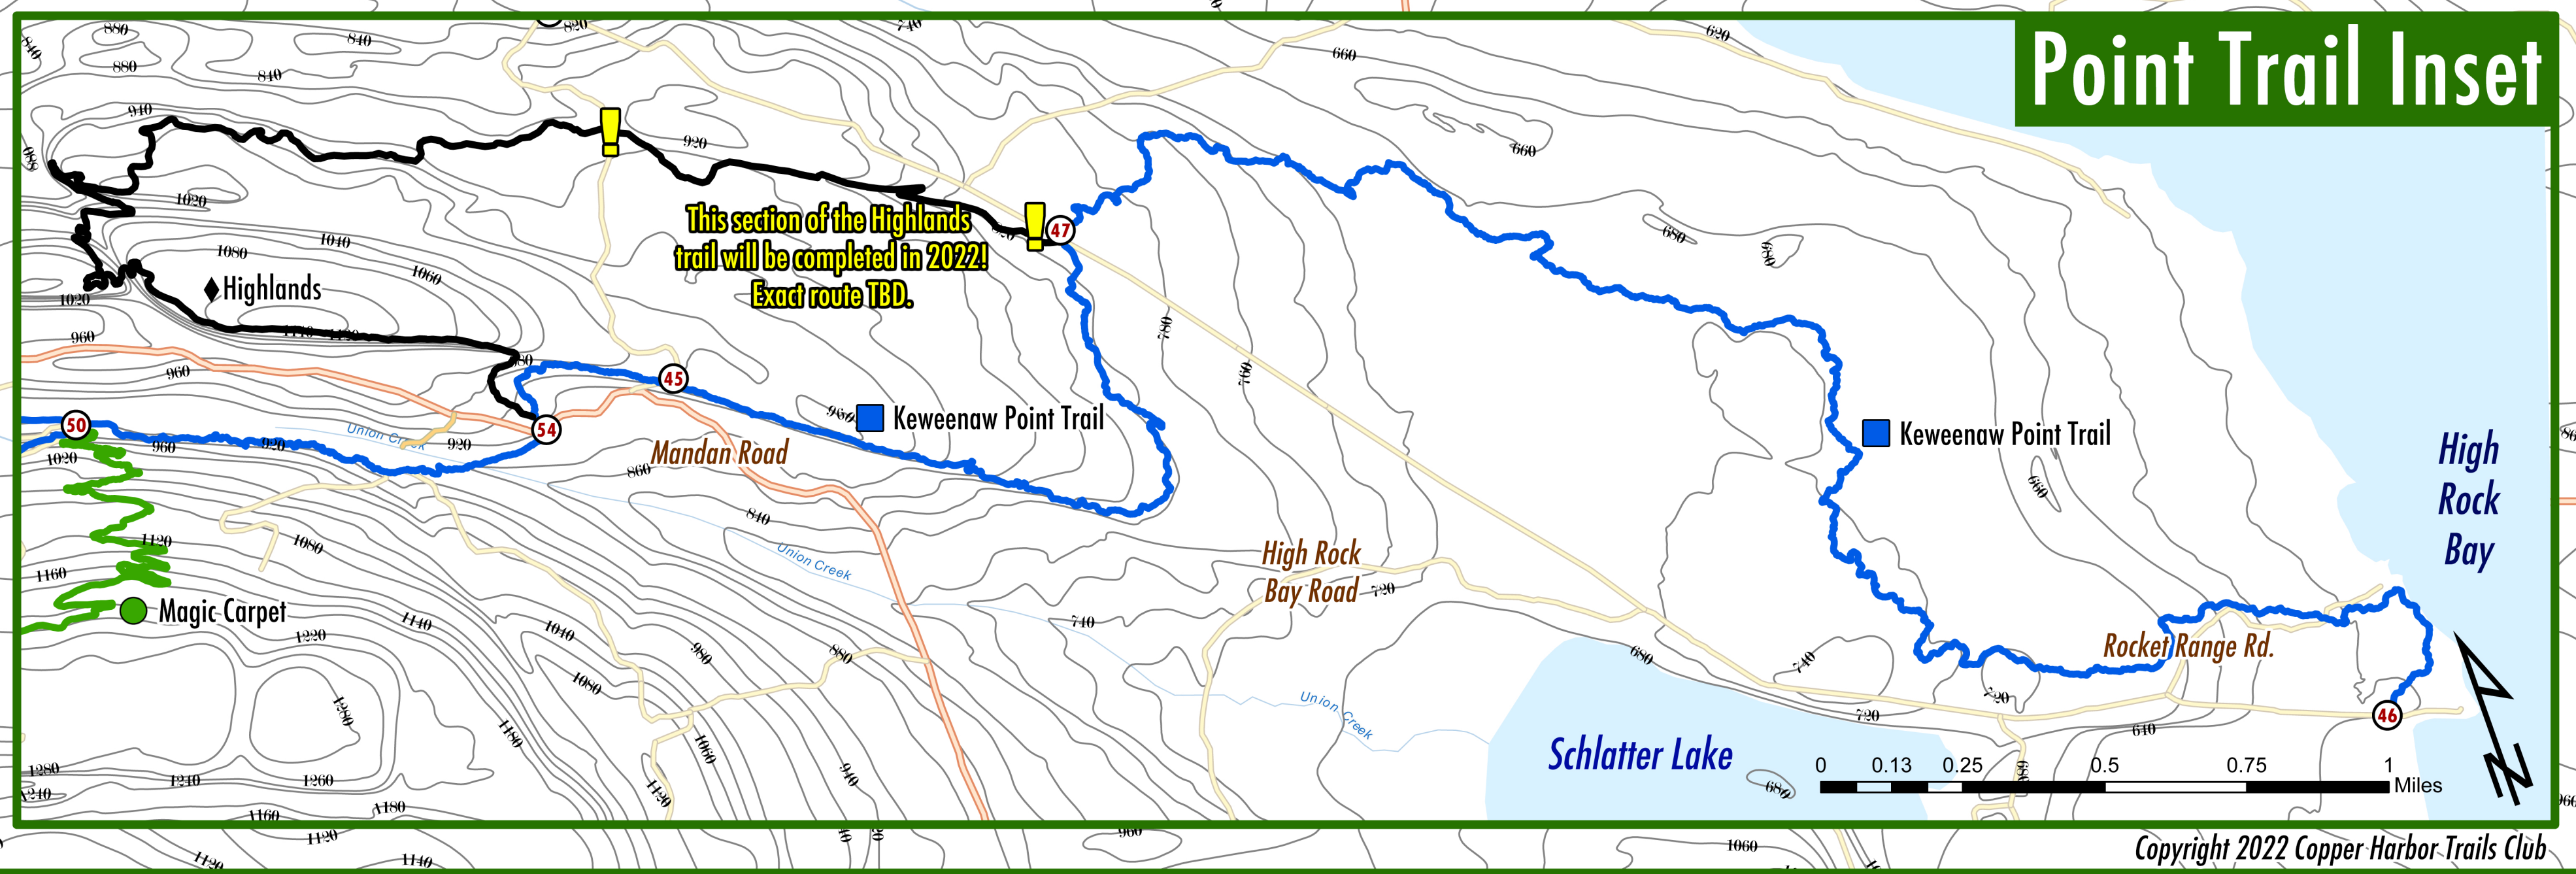

Overflow, Daisy Dukes, and Flying Squirrel will be rebuilt during the 2022 season. Please do not ride these trails if posted as closed!

2.5 miles to East Bluff (see inset below)

**Non-Motorized Trail Use Key**

- Intersection Location
- Hiking Only
- Gravel Trail
- Beginner
- Intermediate
- Advanced
- Expert
- One-way Trail

East Bluff Inset

Point Trail Inset