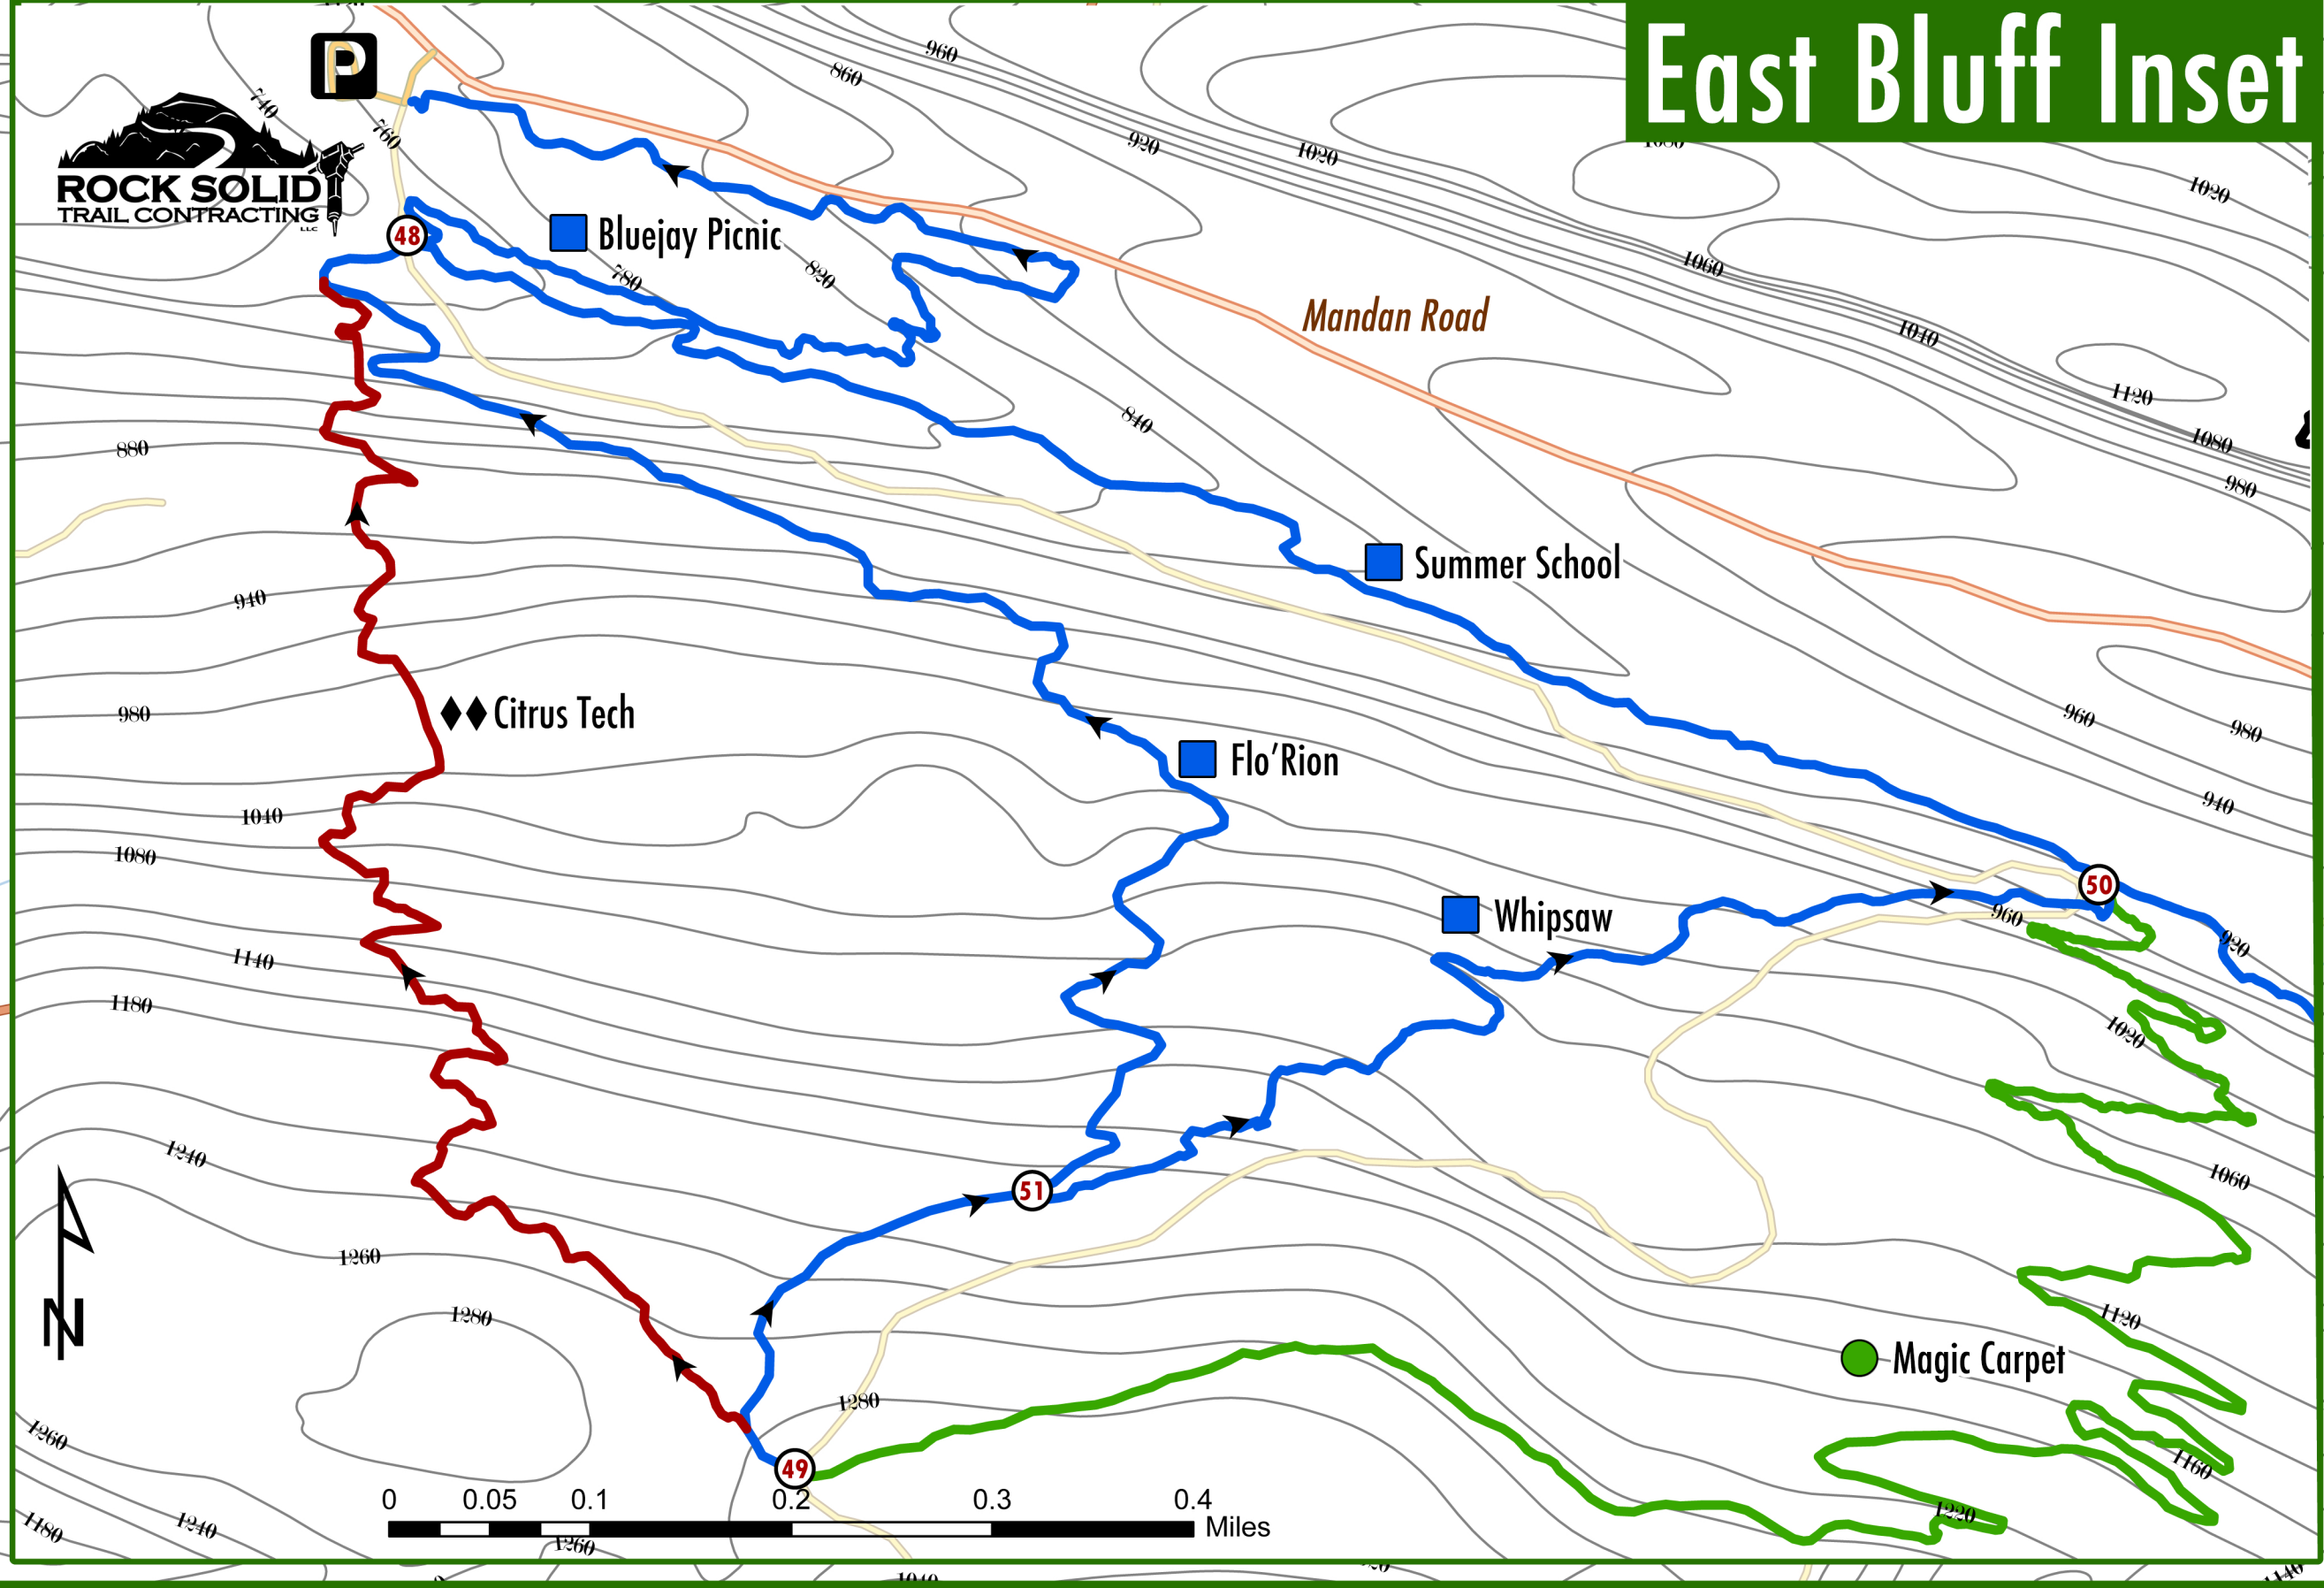

Overflow, Daisy Dukes, and Flying Squirrel will be rebuilt during the 2022 season. Please do not ride these trails if posted as closed!

2.5 miles to East Bluff (see inset below)

**Non-Motorized Trail Use Key**

- Intersection Location
- Hiking Only
- Gravel Trail
- Beginner
- Intermediate
- Advanced
- Expert
- One-way Trail

East Bluff Inset

Point Trail Inset