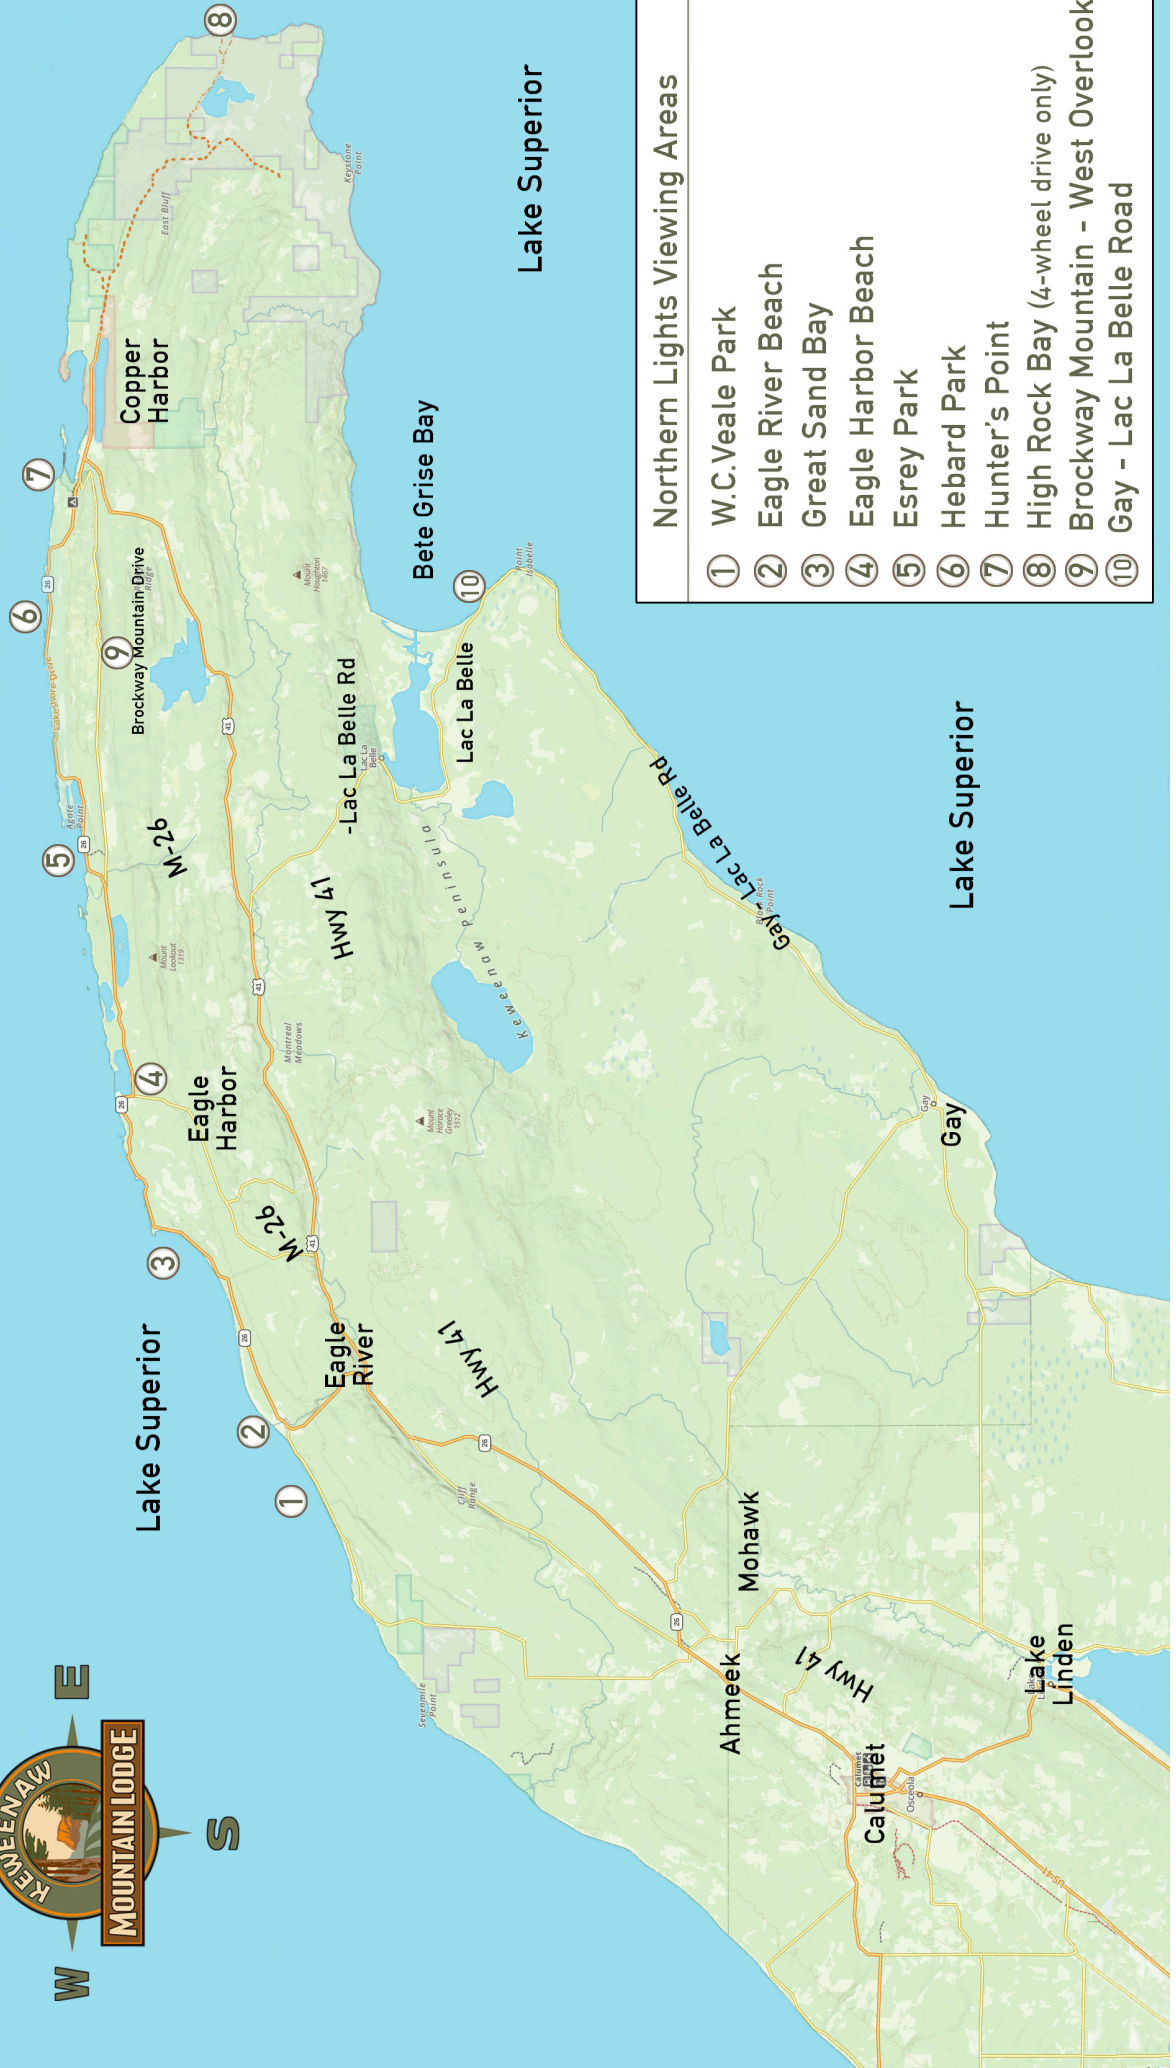

NORTHERN LIGHTS VIEWING AREAS KEWEENAW PENINSULA

Please note that public areas are open for stargazing but not camping.

Northern Lights Viewing Areas	
①	W.C. Veale Park
②	Eagle River Beach
③	Great Sand Bay
④	Eagle Harbor Beach
⑤	Esrey Park
⑥	Hebard Park
⑦	Hunter's Point
⑧	High Rock Bay (4-wheel drive only)
⑨	Brockway Mountain - West Overlook
⑩	Gay - Lac La Belle Road